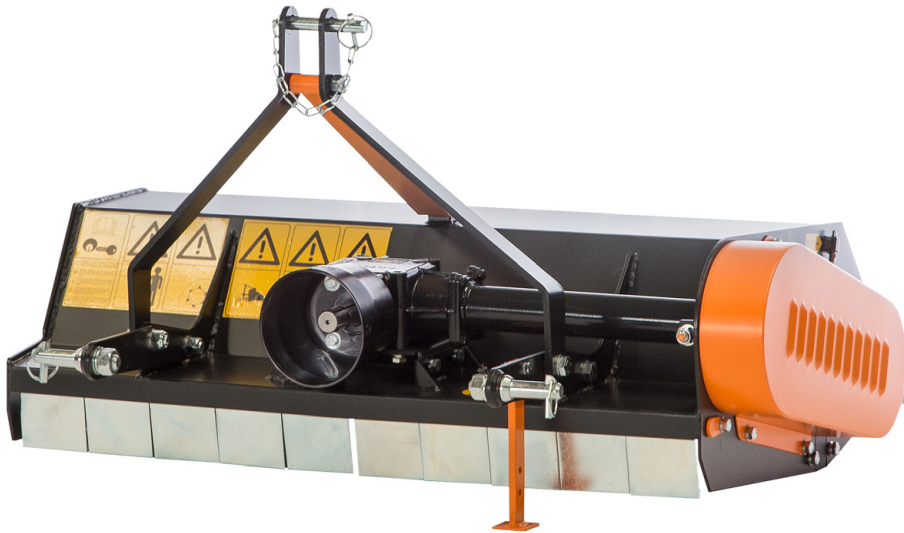

# PICO

Grass shredder from 850 to 1200 mm width

3-point hitch mounted shredder, especially suitable for grass cutting on parks, gardens and small areas. Appropriate for small power tractors.

## PICO - MODEL 2920

CODE													
	mm	mm	kw hp	n°	n/1'	kg	n°	n°	n°	A	B	C	
2920.850	860	520 	450	6 8	2	540	110	1	14	28	970	650	850
2920.100	970	520 	560	7 10	2	540	120	1	16	32	1080	650	850
2920.110	1080	630 	560	9 13	2	540	145	1	18	36	1190	650	850
2920.120	1200	630 	670	11 15	2	540	160	1	20	40	1300	650	850

## STANDARD EQUIPMENT

540 rpm free wheel gearbox

Adjustable support roller Ø 114 mm

3-point hitch linkage Cat. 1

Roller with mud scraper

CE protection